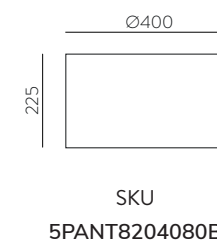

AROSA	S8212080BSP			
ALMERÍA	S8213080NSP			
GOMERA	S8214080BSP			
IBIZA	S8211080BSP			
TARIFA	S8215080NSP			

WHITE COTTON | ALGODÓN BLANCO