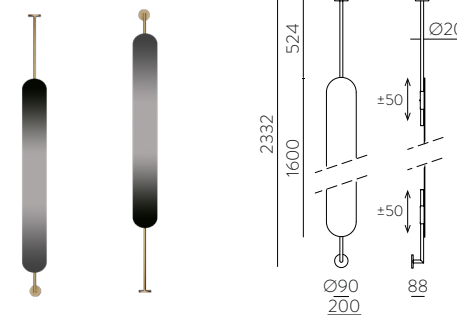

Estela (ceiling/floor - wall)	FINISH	LAMP	IKOO	SKU
	■ MATT GOLD (RAL 1036)	X	☐	A10734R1036

FINISH | ■ MATT GOLD (RAL 1036) / MIRROR | ORO MATE (RAL 1036) / ESPEJO
IKOO METAL - GLASS | METAL- CRISTAL

CUSTOMISE IT | PERSONALÍZALO
(see pag. 70-71)

MEASURES MEDIDAS

RAL COLOUR COLOR RAL