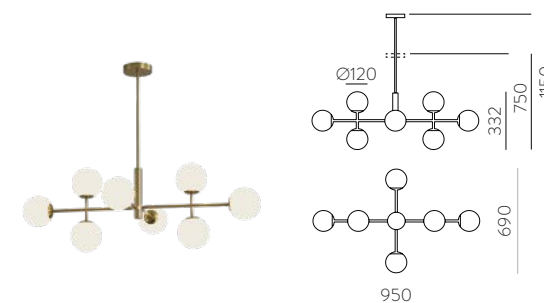

Pendant Lamp	FINISH	LAMP	CLASS	IP	SKU
	■	8xG9	⊕	20	C382082O
	■				C382082N