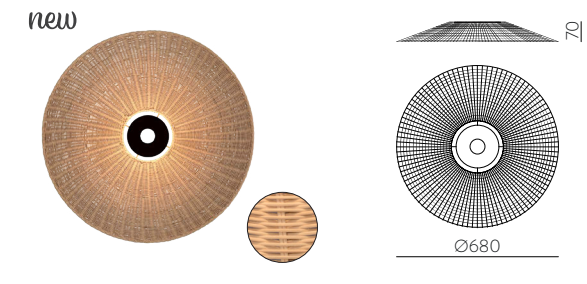

Rattan Shade | Pantalla Ratán /68cm

FINISH	LAMP	SKU
■	1xE27	5PANT39137NAT

FINISH | ■ NATURAL RATTAN | RATÁN NATURAL

IP20 IK05

METAL - RATTAN | METAL - RATÁN