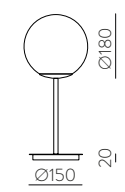

Wall 1

FINISH	LAMP	CLASS	SKU
■	1xE27	☉	A3946180O

☉ max. 145mm max.95

Wall 2

FINISH	LAMP	CLASS	SKU
■	1xE27	☉	A3946080N
■	1xE27	☉	A3946080O

☉ max. 145mm max.95

Ceiling 1

FINISH	LAMP	CLASS	SKU
■	1xE27	☉	P3946080N
■	1xE27	☉	P3946080O

☉ max. 145mm max.95

Ceiling 2

FINISH	LAMP	CLASS	SKU
■	1xE27	☉	P3946180O

☉ max. 165mm max.95

FINISH | ■ MATT ANTIQUE GOLD / OPAL | ORO VIEJO MATE / OPAL ■ TEXTURED BLACK / OPAL | NEGRO TEXTURADO / OPAL

☐ IP44 IK00 ☒

METAL - DOUBLE LAYER GLASS | METAL - CRISTAL DOBLE CAPA