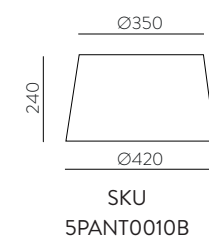

AROSA	S8212080BSP			
ALMERÍA	S8213080NSP			
GOMERA	S8214080BSP			
IBIZA	S8211080BSP			
TARIFA	S8215080NSP			

WHITE COTTON | ALGODÓN BLANCO