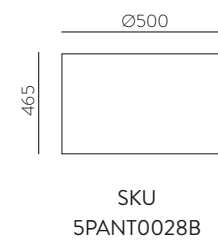

AROSA	S8212080BSP			
ALMERÍA	S8213080NSP			
GOMERA	S8214080BSP			
IBIZA	S8211080BSP			
TARIFA	S8215080NSP			

WHITE COTTON | ALGODÓN BLANCO