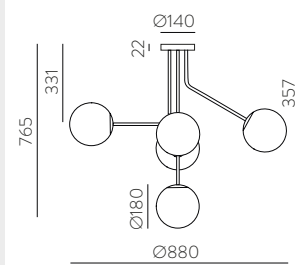

Pendant Lamp 18

FINISH	LAMP	CLASS	SKU
■	1xE27	☉	C3946080O

☉ max. 145mm max.95

Pendant Lamp 30

FINISH	LAMP	CLASS	SKU
■	1xE27	☉	C3946180O

☉ max. 165mm max.95

Lamp 5

FINISH	LAMP	CLASS	SKU
■	5xE27	☉	C3946280O

☉ max. 145mm max.95

Table Lamp

FINISH	LAMP	CLASS	SKU
■	1xE27	☐	S3946080O

☉ max. 145mm max.95

Floor Lamp

FINISH	LAMP	CLASS	SKU
■	1xE27	☐	H3946180O

☉ max. 165mm max.95

FINISH | ■ MATT ANTIQUE GOLD / OPAL | ORO VIEJO MATE / OPAL

☐ IP20 IK00 ☒

METAL - DOUBLE LAYER GLASS | METAL - CRISTAL DOBLE CAPA